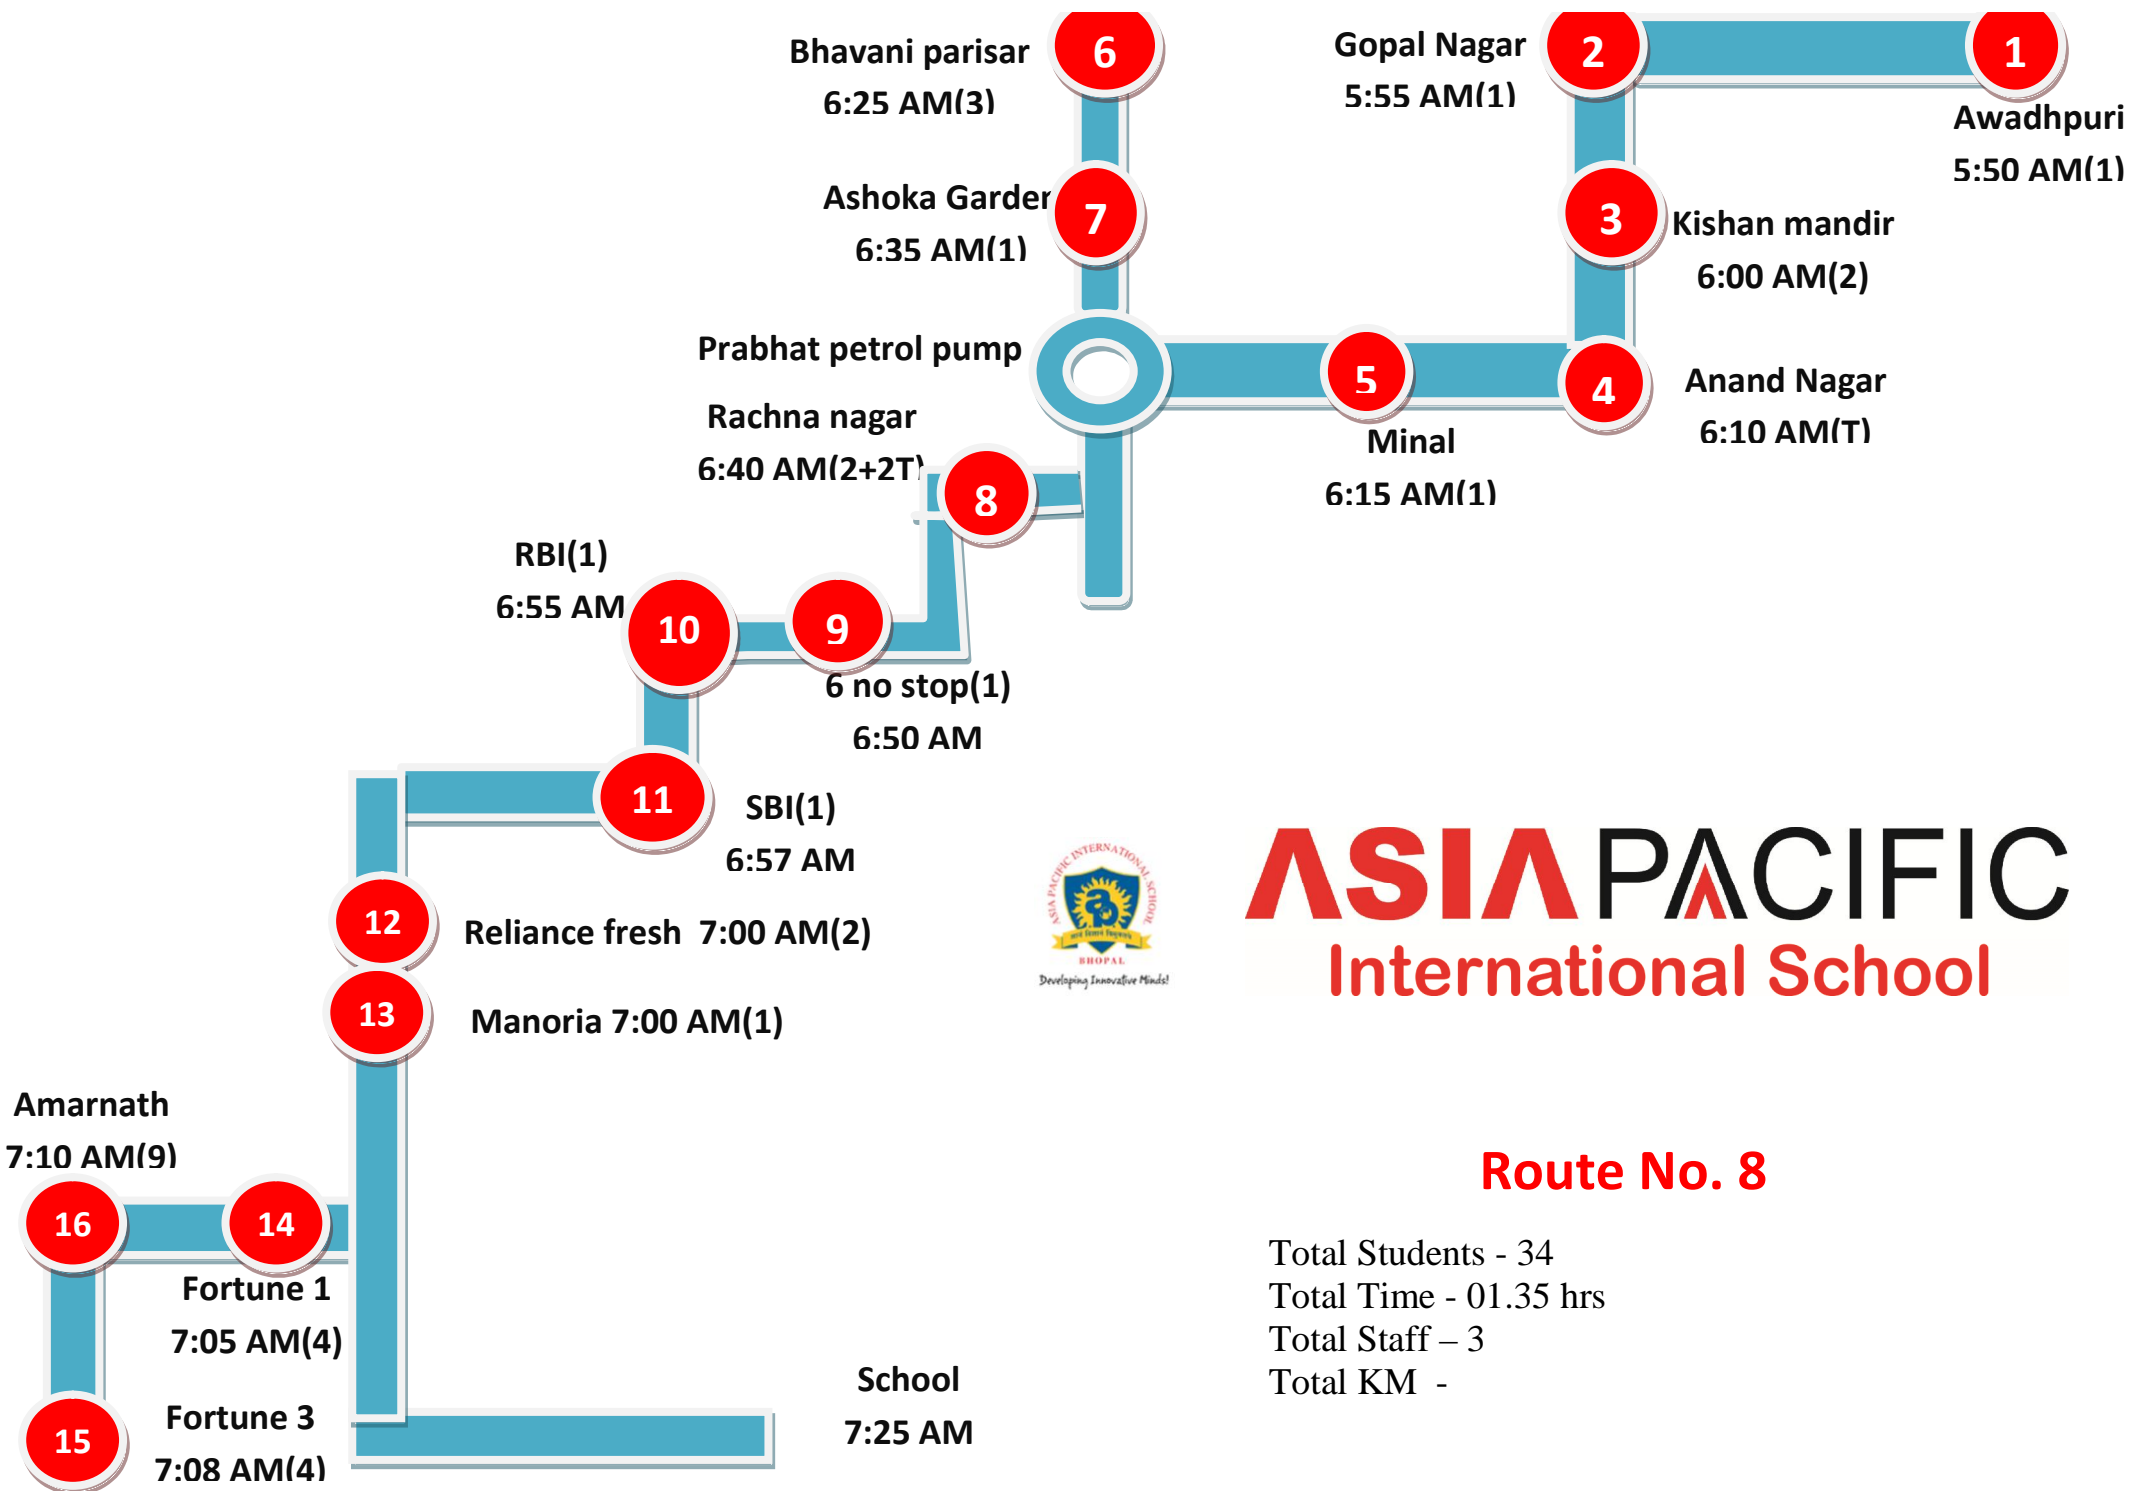

Bima Kuni 7:12AM(6+2T)

Baniari 7:15 AM(T)

SCHOOL 7:25 AM

ASIA PACIFIC International School

Route No. 1

Total Students - 40
Total Time - 01.15 hrs
Total Staff - 6
Total KM -

ASIA PACIFIC International School

Route No. 3

Total Students - 23
Total Time – 50Min
Total Staff –4
Total KM -

ASIA PACIFIC International School

Route No. 8

Total Students - 34
 Total Time - 01.35 hrs
 Total Staff - 3
 Total KM -

Route No. 6

Aakriti Greer
6:55 AM(2)

15

Railway Fatak

Savoy Complex
6:35 AM (3)

8

11

Route No. 4

Total Students - 50
Total Time - 01.35 hrs
Total Staff - 1
Total KM -

School
7:25 AM

23 Fine Avaneu
7:20 AM(2)

24 Sanskar Upvan
7:20 AM(4)

ASIA PACIFIC International School

ASIA PACIFIC International School

Route No. 5

Total Students - 14
Total Time – 45 Min
Total Staff – 0
Total KM -