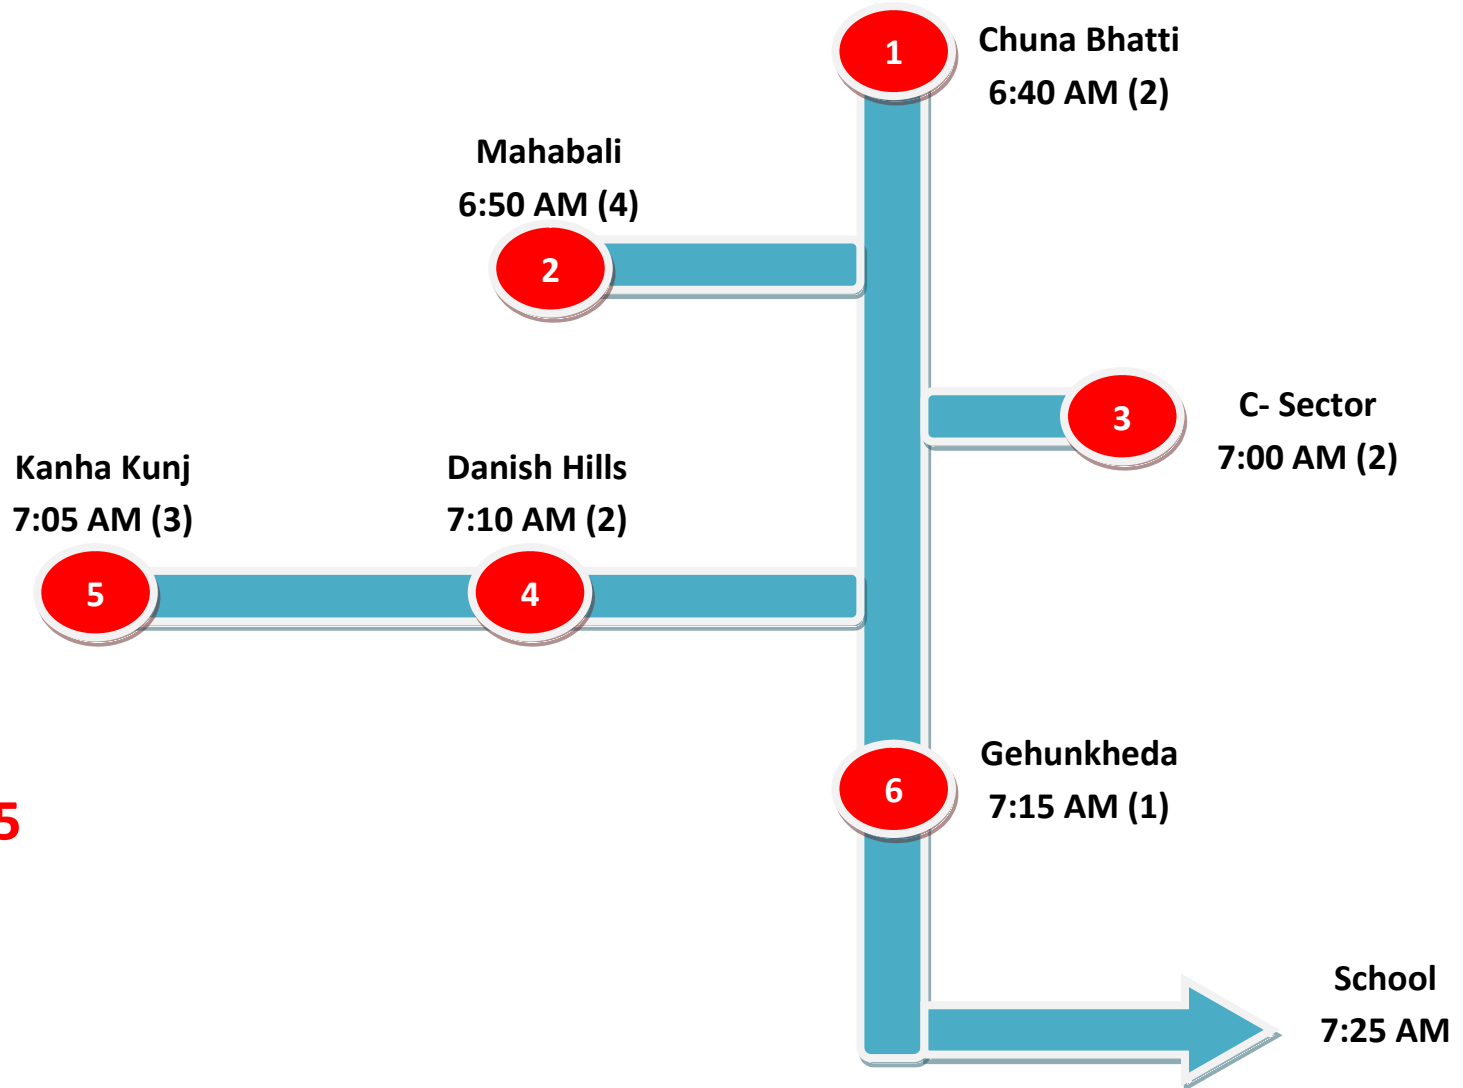

9 Rohit Nagar 6:38 AM (1)

10 Indus Empire 6:40AM(2)

Jain Mandir 7:15 AM(T)

22 Danish Sq. 7:10AM(2)

20 Indus Garden 7:08AM(2)

19 Shubhalaya 7:05 AM(1)

18 Indus 7:02 AM(2)

17 Aakriti 7:00 AM(1)

School
7:25 AM

23 Fine Avaneu
7:20 AM(2)

24 Sanskar Upvan
7:20 AM(4)

ASIA PACIFIC International School

ASIA PACIFIC International School

Route No. 5

Total Students - 14
Total Time – 45 Min
Total Staff – 0
Total KM -