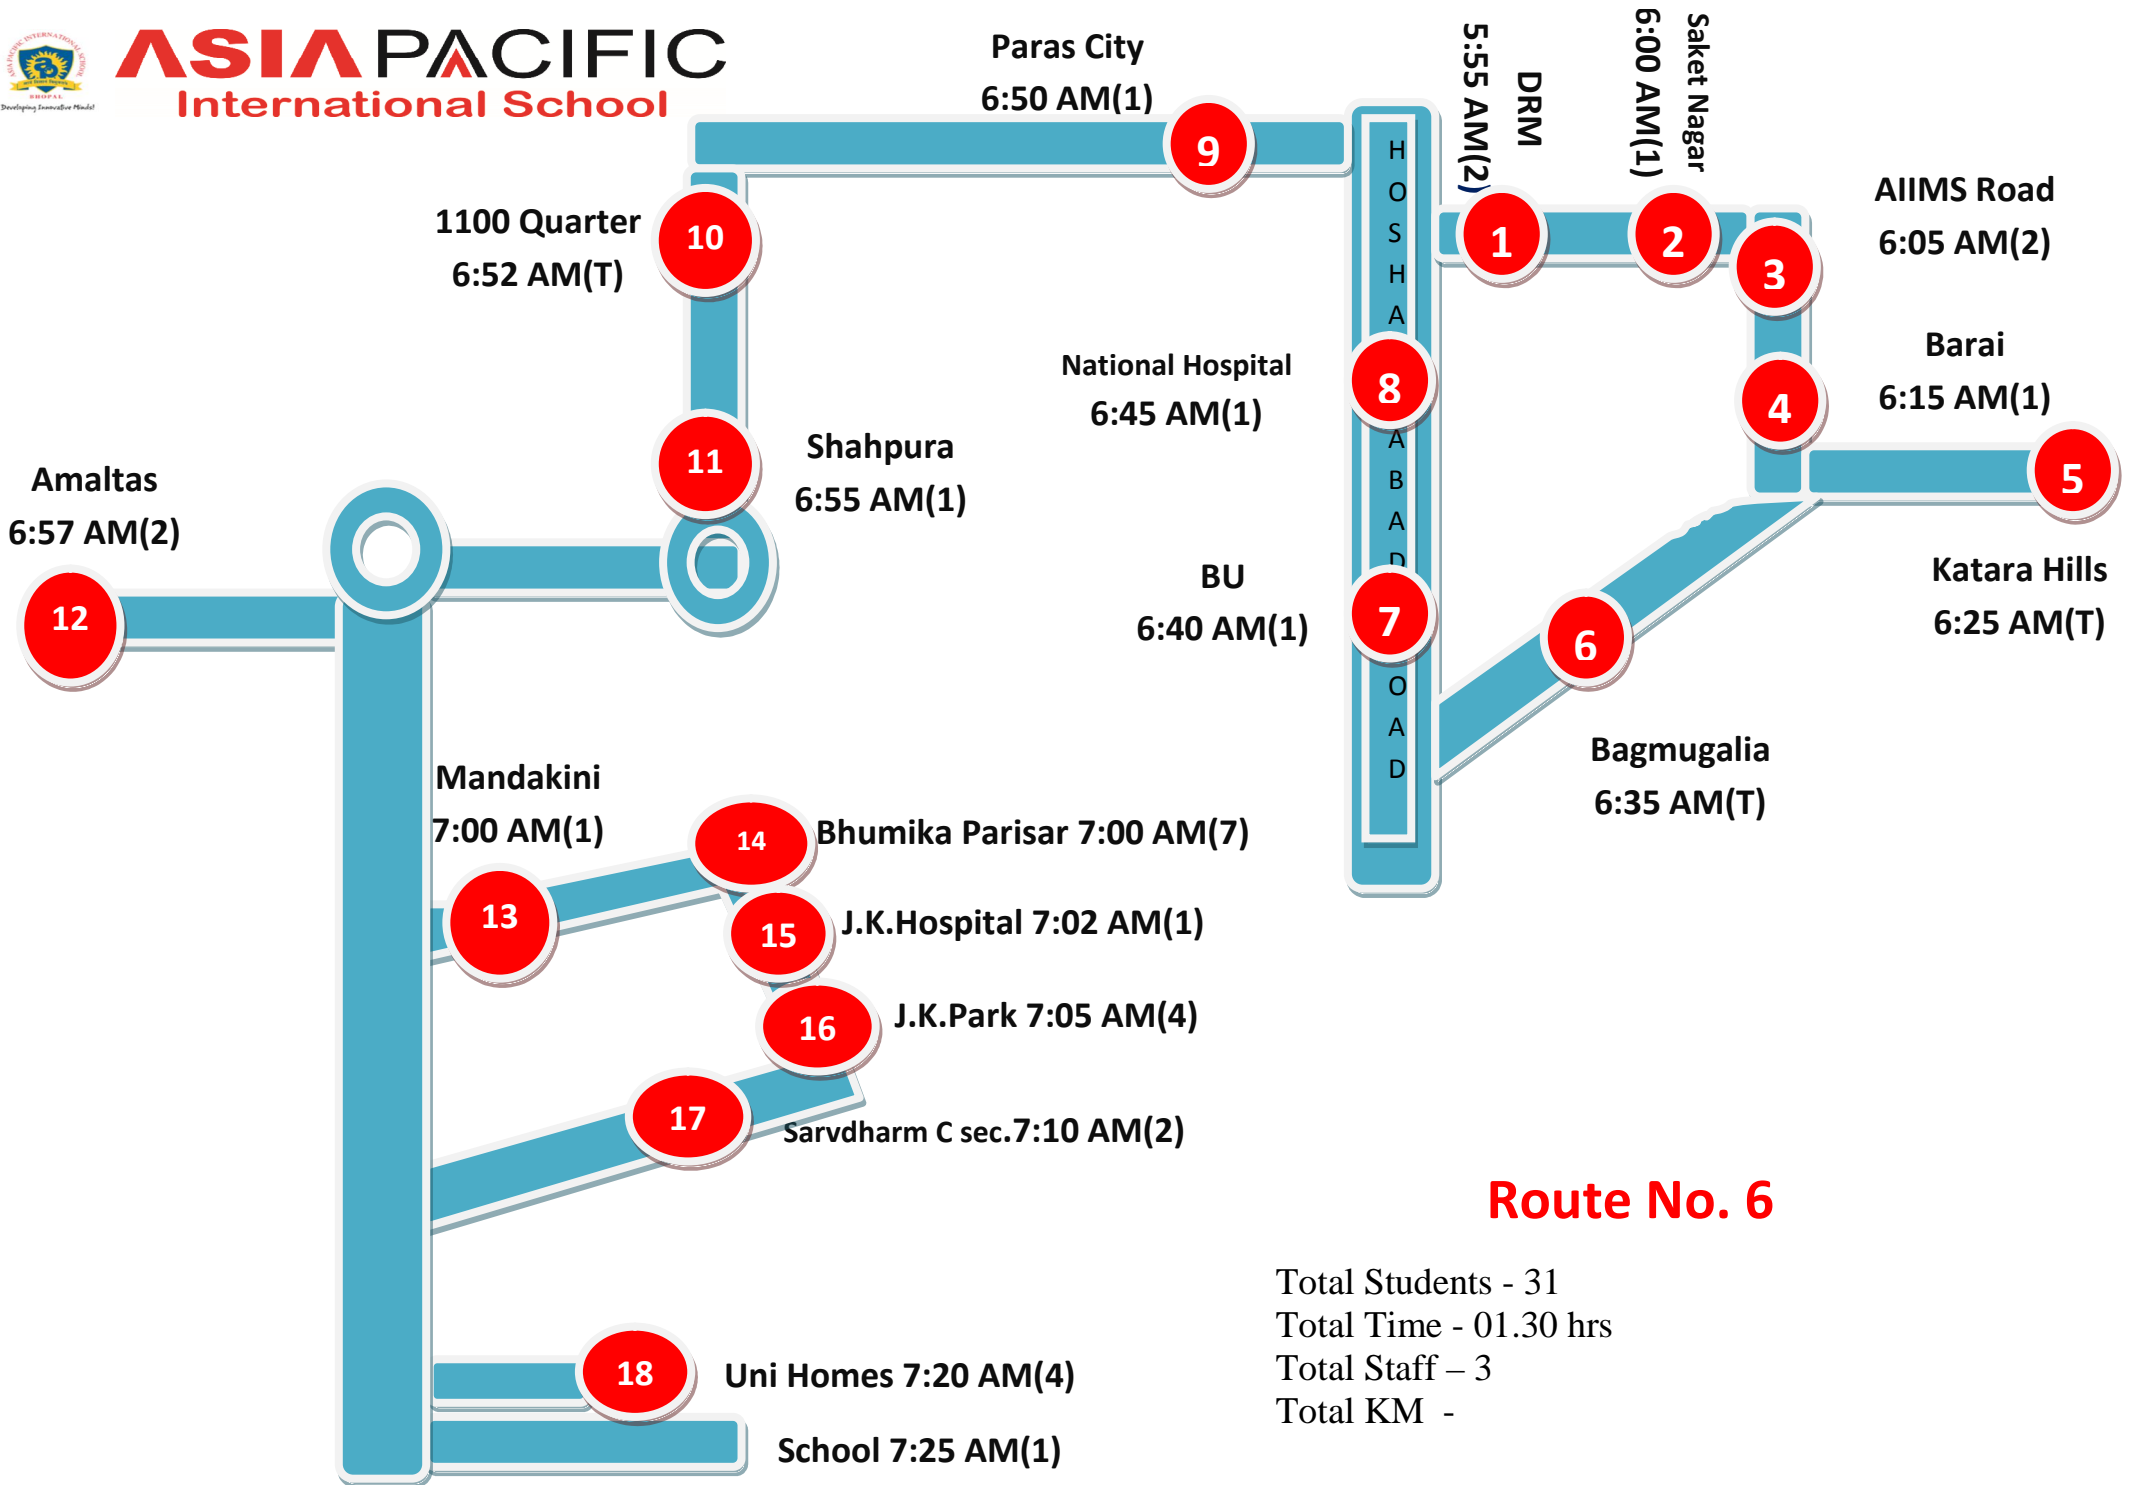

Bima Kuni 7:12AM(6+2T)

Baniari 7:15 AM(T)

SCHOOL 7:25 AM

ASIA PACIFIC International School

Route No. 1

Total Students - 40
Total Time - 01.15 hrs
Total Staff - 6
Total KM -

ASIA PACIFIC International School

Route No. 3

Total Students - 23
Total Time – 50Min
Total Staff –4
Total KM -

ASIA PACIFIC International School

Route No. 8

Total Students - 34
 Total Time - 01.35 hrs
 Total Staff - 3
 Total KM -

Route No. 6

4

3

1

HOSHANGABAD ROAD HOSHANGABAD ROAD HOSHANGABAD ROAD HOSHANGABAD ROAD

Fortune City
6:20 AM(4)

5

Mahendra City 6:43 (1)

12

9 Rohit Nagar 6:38 AM (1)

10 Indus Empire 6:40AM(2)

Jain Mandir 7:15 AM(T)

22 Danish Sq. 7:10AM(2)

20 Indus Garden 7:08AM(2)

19 Shubhalaya 7:05 AM(1)

18 Indus 7:02 AM(2)

17 Aakriti 7:00 AM(1)