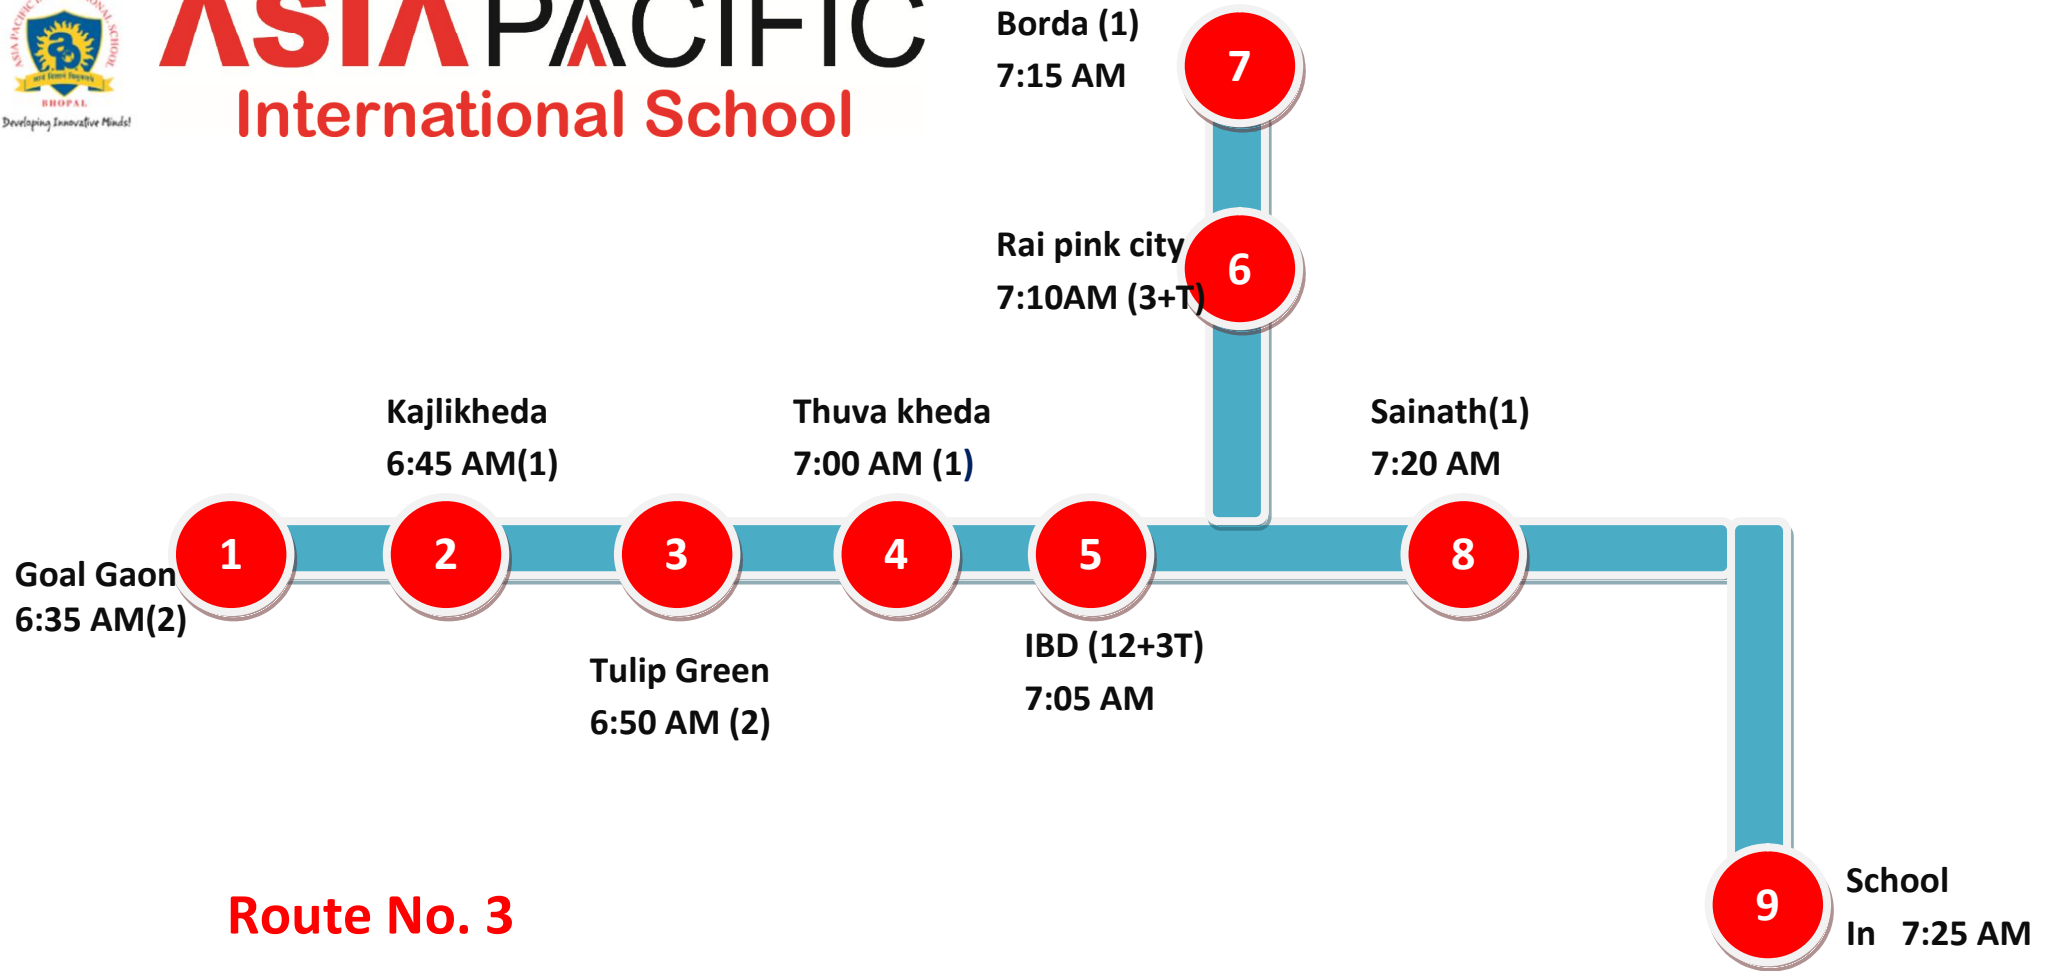

Bima Kuni 7:12AM(6+2T)

Baniari 7:15 AM(T)

SCHOOL 7:25 AM

ASIA PACIFIC International School

Route No. 1

Total Students - 40
Total Time - 01.15 hrs
Total Staff - 6
Total KM -

ASIA PACIFIC International School

Route No. 3

Total Students - 23
Total Time – 50Min
Total Staff –4
Total KM -

ASIA PACIFIC International School

Route No. 8

Total Students - 34
 Total Time - 01.35 hrs
 Total Staff - 3
 Total KM -

Route No. 6